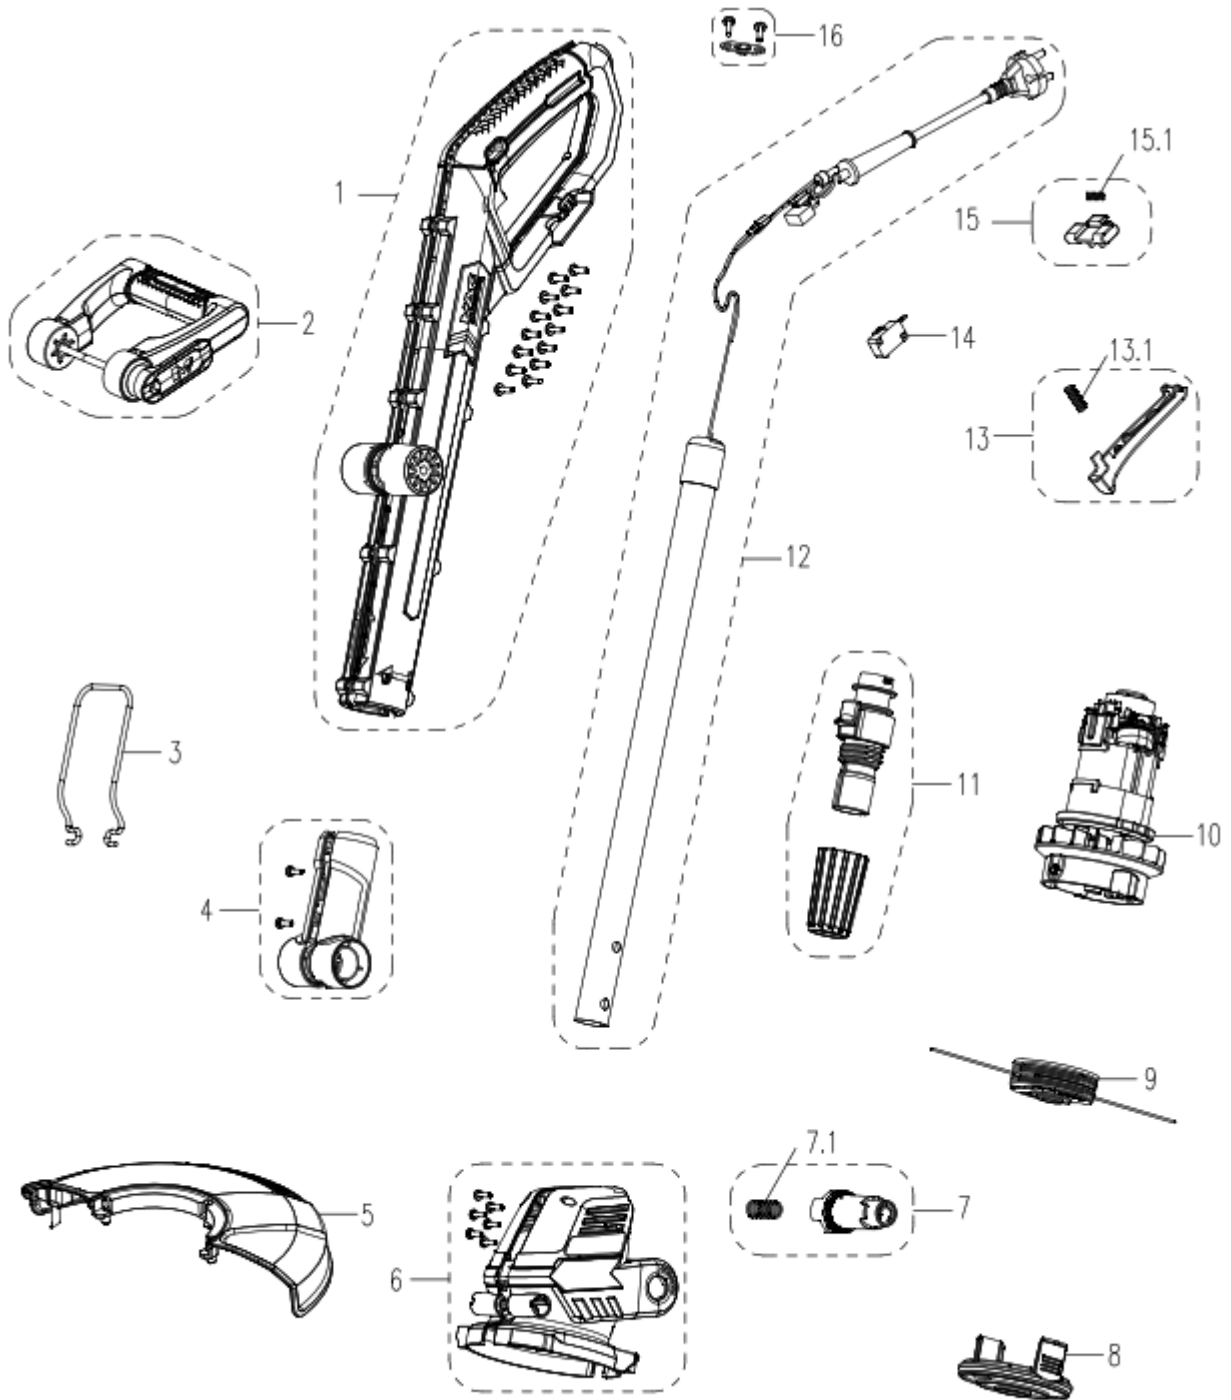

Model Number

Mac Allister MGTP430

Corded Grass Trimmer (UK)

Parts Manual

# Exploded Diagram

## Parts List

Part ID	Apelson PN	MPN	Part Description	Qty
1	121016101	121016101	HANDLE ASSEMBLY	1
2	121022114	121022114	ASSISTANT HANDLE ASSEMBLY	1
3	121016106	121016106	FLOWER GUARD	1
4	121016103	121016103	ROTARY HANDLE	1
5	121037101	121037101	PROTECTOR GUARD ASSEMBLY	1
6	121037103	121037103	MOTOR HOUSING ASSEMBLY	1
7	121016104	121016104	SHAFT LOCK BUTTON ASSEMBLY	1
7.1	121002110	121002110	COMPRESSION SPRING	1
8	121007102	121007102	SPOOL COVER	1
9	121007101	121007101	SPOOL ASSEMBLY	1
10	121037102	121037102	MOTOR ASSEMBLY	1
11	121045103	121045103	ROTATION CONTROL ASSEMBLY	1
12	121045104	121045104	POWER CORD ASSEMBLY	1
13	121016112	121016112	SWITCH BUTTON ASSEMBLY	1
13.1	121016113	121016113	COMPRESSION SPRING	1
14	141004106	141004106	SWITCH	1
15	121016116	121016116	SAFE-LOCKING BUTTON ASSEMBLY	1
15.1	221001102	221001102	COMPRESSION SPRING	1
16	121045105	121045105	CABLE CLAMP ASSEMBLY	1